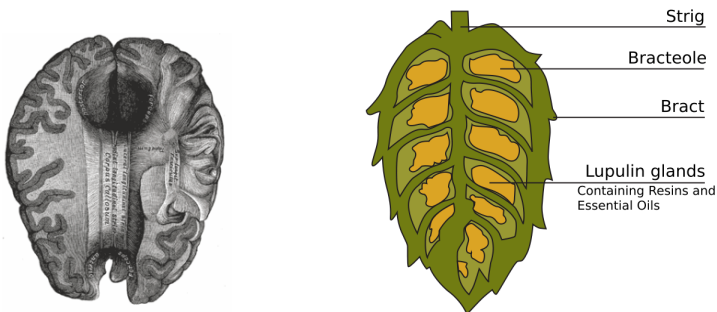

Hopus Callosum DbI. IPA

Malt Varieties: Organic Pale, Organic Munich, Organic Crystal, Dark Munich, Victory

Hop Varieties: Columbus, Chinook, Amarillo, Simcoe

OG: 18.8°P

ABV: 7.6%

IBU: 71

Description:

...an ale that connects the malty and hoppy hemispheres of the mammalian brain...

A Double (Imperial) IPA modeled after Brewer Dan's California IPA...and then some!

Some qualities that distinguish it from Demolition are: different malts lend a biscuit and nutty flavor

different kettle and dry hops adds a fresh and strong citrus aroma, which is what really defines the style

Corpus Callosum is that part of the human brain that connects its two hemispheres:

brain

+

hops

=

this is your brain on hops...